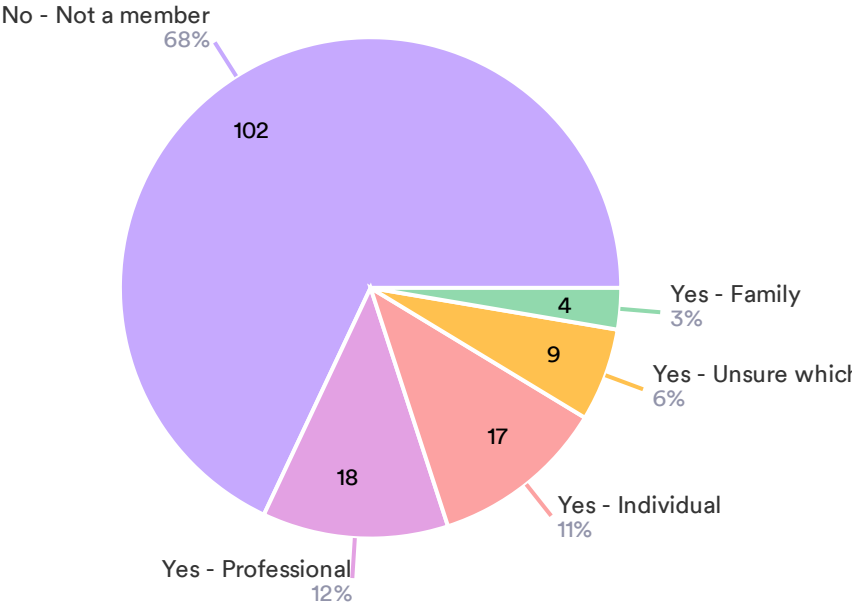

Pemberton Arts Council : Community Arts Survey

Arts & Culture

Pemberton has a wide selection of arts and culture programs to participate in

150 Responses

Best Response

3

41%
Percentage

150
Responses

Data	Response	%
1	10	7%
2	42	28%
3	62	41%
4	15	10%
5	21	14%

Are you a Pemberton Arts Council member?

150 Responses

● No - Not a member
 ● Yes - Professional
 ● Yes - Individual
 ● Yes - Unsure which level
 ● Yes - Family

I am interested in programs and events for....

208 Responses

● Adults (18-64 years old)
 ● Youth (8-12 years old)
 ● Teens (13-17 years old)
 ● Children (3-7 years old)
 ● Seniors (65+)
 ● None of the Above