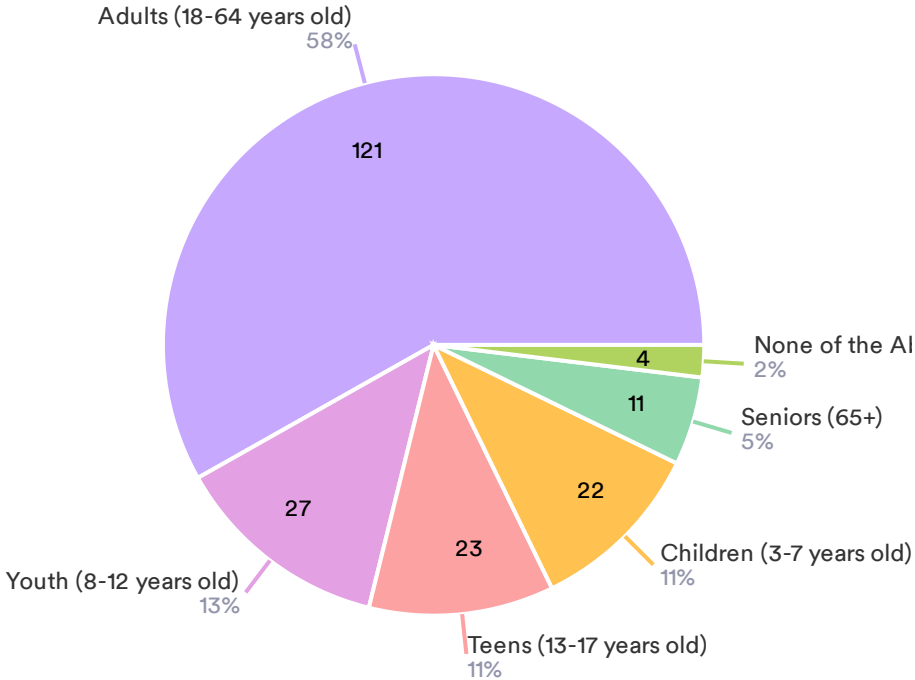

Pemberton Arts Council : Community Arts Survey

Arts & Culture

Pemberton has a wide selection of arts and culture programs to participate in

150 Responses

Best Response

3

41%
Percentage

150
Responses

Data	Response	%
1	10	7%
2	42	28%
3	62	41%
4	15	10%
5	21	14%

Are you a Pemberton Arts Council member?

150 Responses

● No - Not a member
 ● Yes - Professional
 ● Yes - Individual
 ● Yes - Unsure which level
 ● Yes - Family

I am interested in programs and events for....

208 Responses

● Adults (18-64 years old)
 ● Youth (8-12 years old)
 ● Teens (13-17 years old)
 ● Children (3-7 years old)
 ● Seniors (65+)
 ● None of the Above

Select up to three types of arts and culture PROGRAMS you are most interested in attending

421 Responses

Select up to three types of arts and culture WORKSHOPS you are most interested in attending

226 Responses- 66 Empty