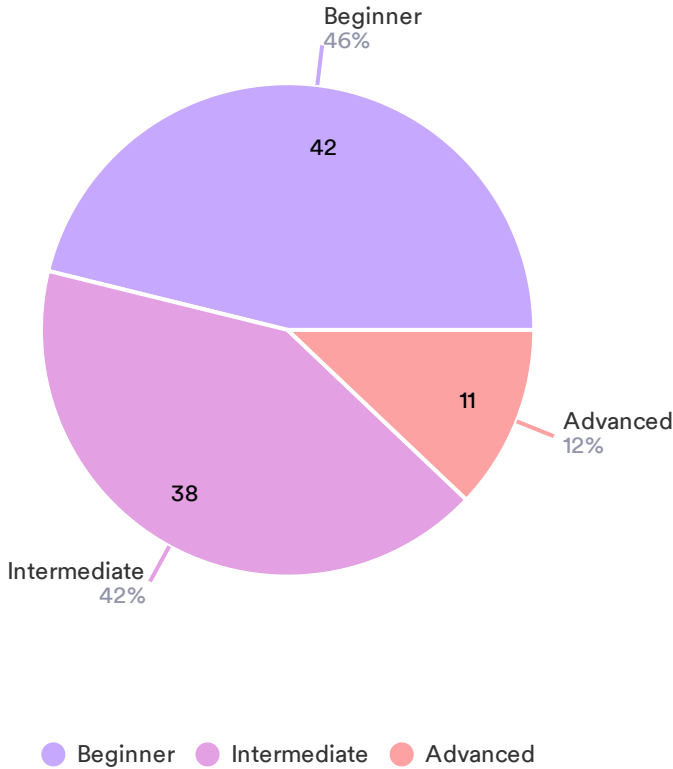

I am interested in programs and events for....

208 Responses

● Adults (18-64 years old)
 ● Youth (8-12 years old)
 ● Teens (13-17 years old)
 ● Children (3-7 years old)
 ● Seniors (65+)
 ● None of the Above

Select up to three types of arts and culture PROGRAMS you are most interested in attending

421 Responses

Select up to three types of arts and culture WORKSHOPS you are most interested in attending

226 Responses- 66 Empty

What level of learning opportunity would be most beneficial to you?

91 Responses- 66 Empty

Do you identify as an artist or creative? (for example musician, visual artist, craft maker, filmmaker, photographer, graphic designer, dancer, writer, actor etc.)