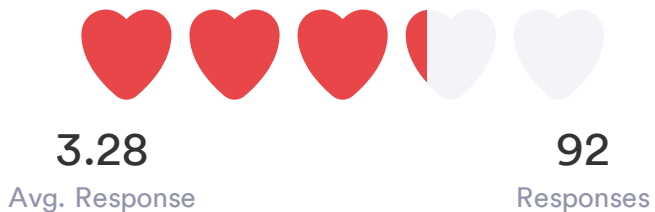

How would you rate artist opportunities provided by Pemberton Arts Council in 2022?

92 Responses- 58 Empty