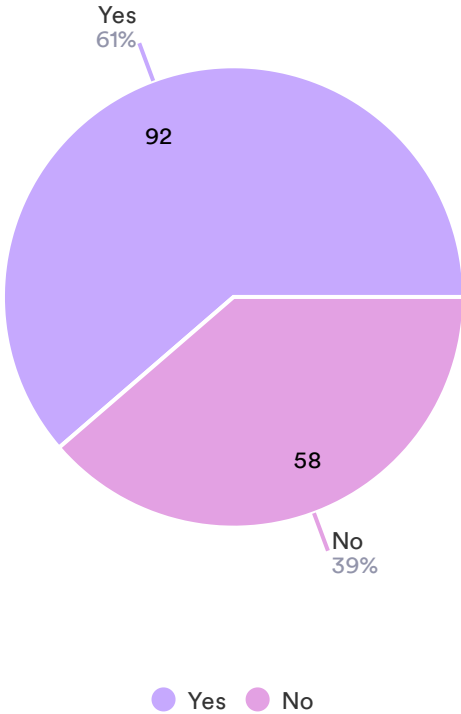

Do you identify as an artist or creative? (for example musician, visual artist, craft maker, filmmaker, photographer, graphic designer, dancer, writer, actor etc.)

150 Responses