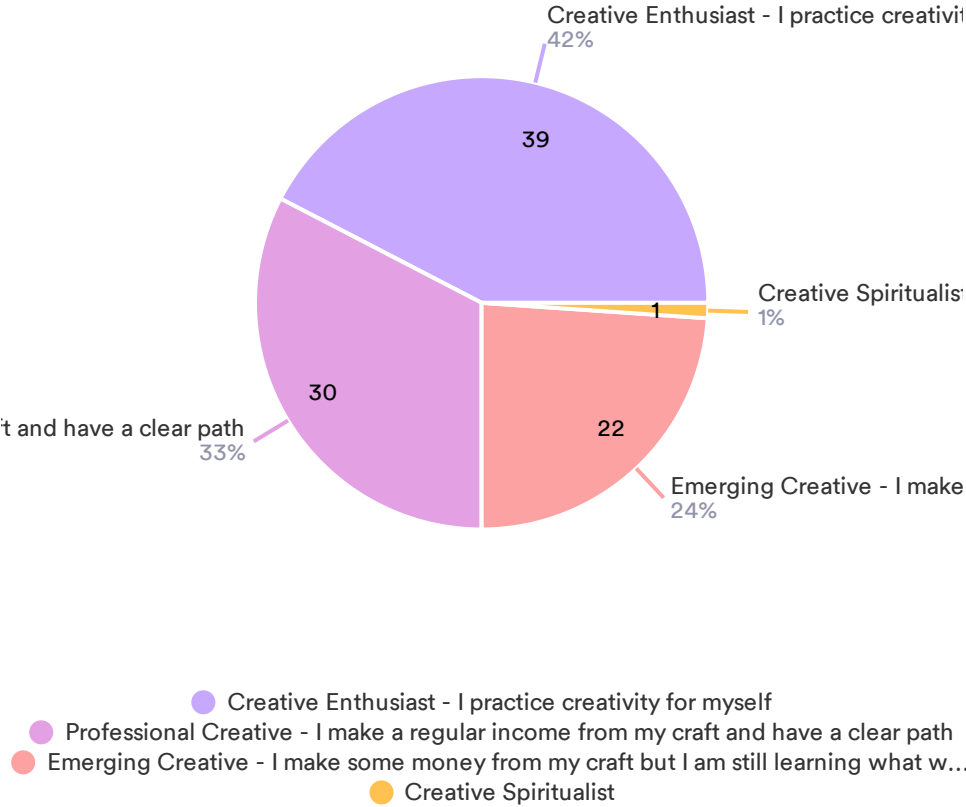

150 Responses

Select the genre(s) that best fit your creative practice(s) (select all that apply)

157 Responses- 58 Empty

Which description best describes your creative journey?

92 Responses- 58 Empty

How would you rate artist opportunities provided by Pemberton Arts Council in 2022?