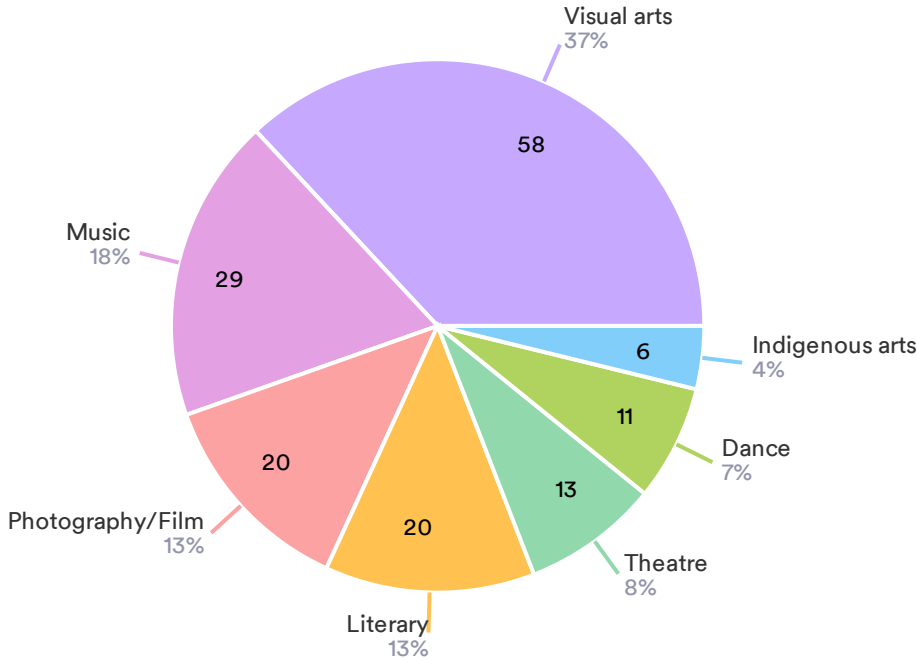

Select the genre(s) that best fit your creative practice(s) (select all that apply)

157 Responses- 58 Empty