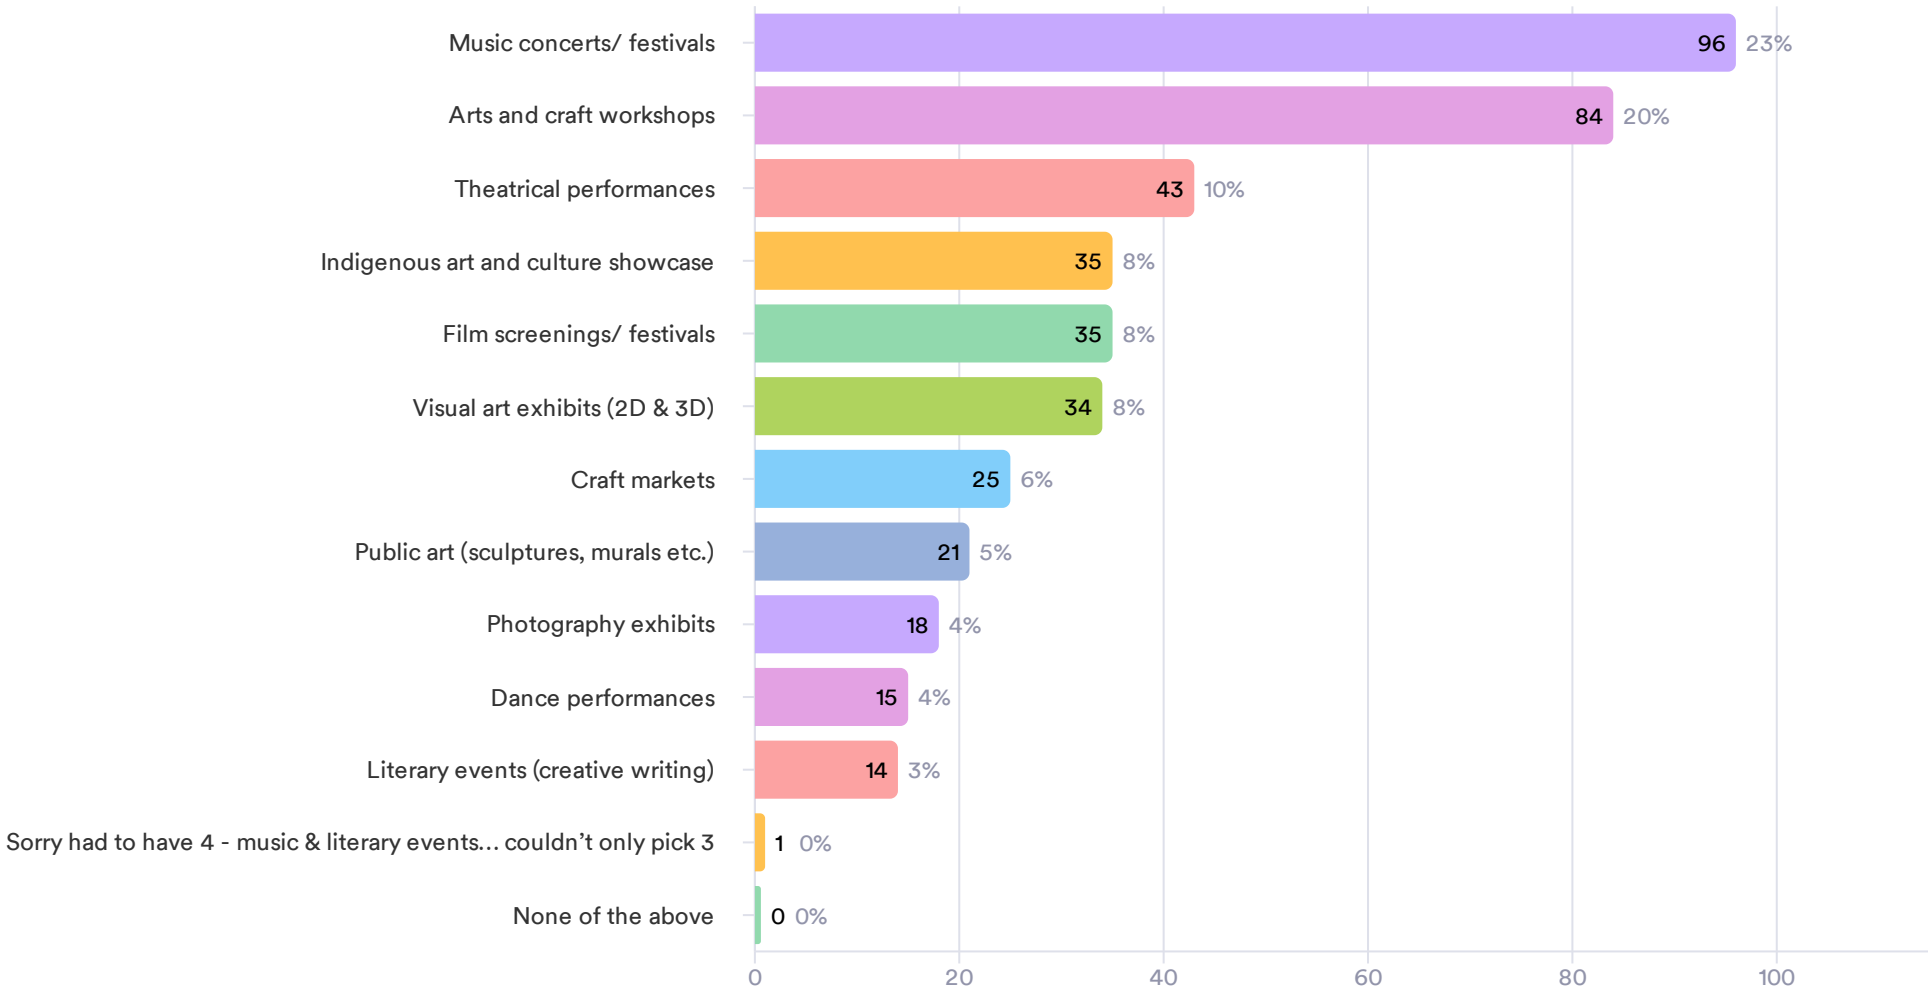

I am interested in programs and events for....

208 Responses

● Adults (18-64 years old)
 ● Youth (8-12 years old)
 ● Teens (13-17 years old)
 ● Children (3-7 years old)
 ● Seniors (65+)
 ● None of the Above

Select up to three types of arts and culture PROGRAMS you are most interested in attending

421 Responses

Select up to three types of arts and culture WORKSHOPS you are most interested in attending

226 Responses- 66 Empty